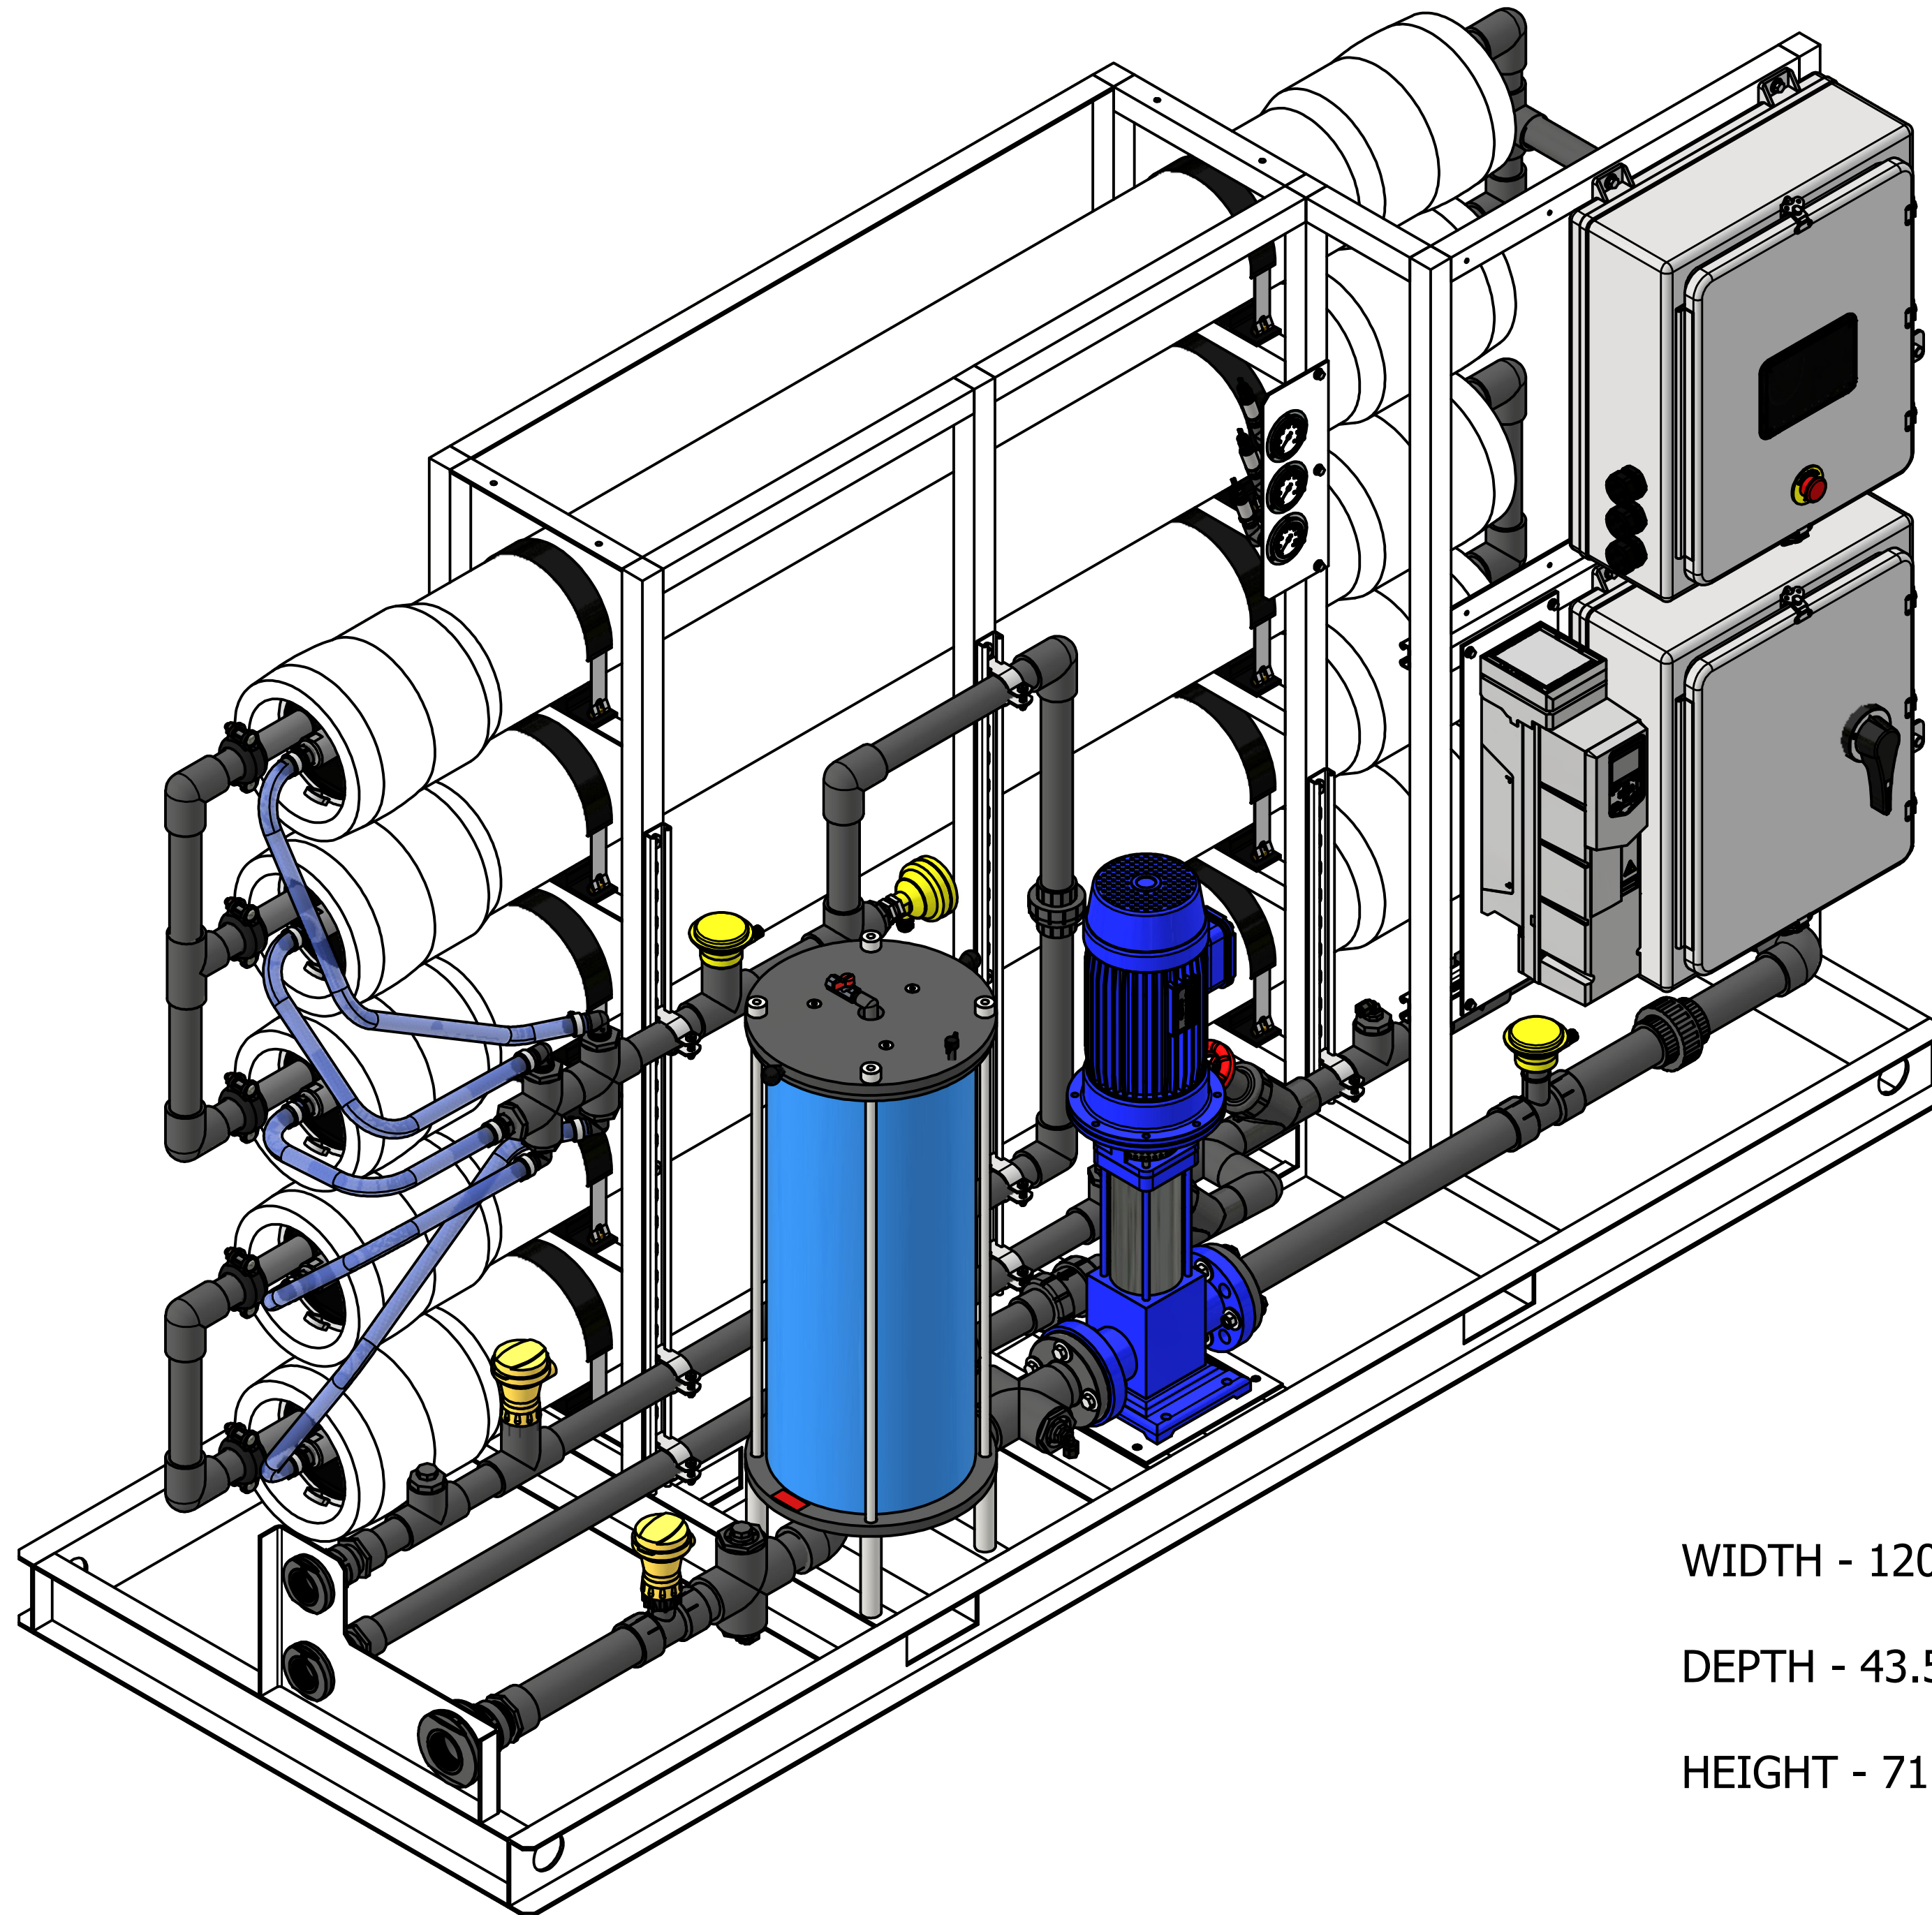

Marketing - M8 -2 Series

UNIT

WIDTH - 120.00 in / 3048.00 mm

DEPTH - 43.50 in / 1104.90 mm

HEIGHT - 71.50 in / 1816.10 mm

Marketing - M8 -2 Series

MEDIA SKID (OPTIONAL)

WIDTH - 85.00 in / 2159.00 mm

DEPTH - 43.50 in / 1104.90 mm

HEIGHT - 100.20 in / 2545.08 mm

Marketing - M8 -2 Series

CIP SKID (OPTIONAL)

WIDTH - 72.10 in / 1831.34 mm

DEPTH - 33.50 in / 850.90 mm

HEIGHT - 52.60 in / 1336.04 mm