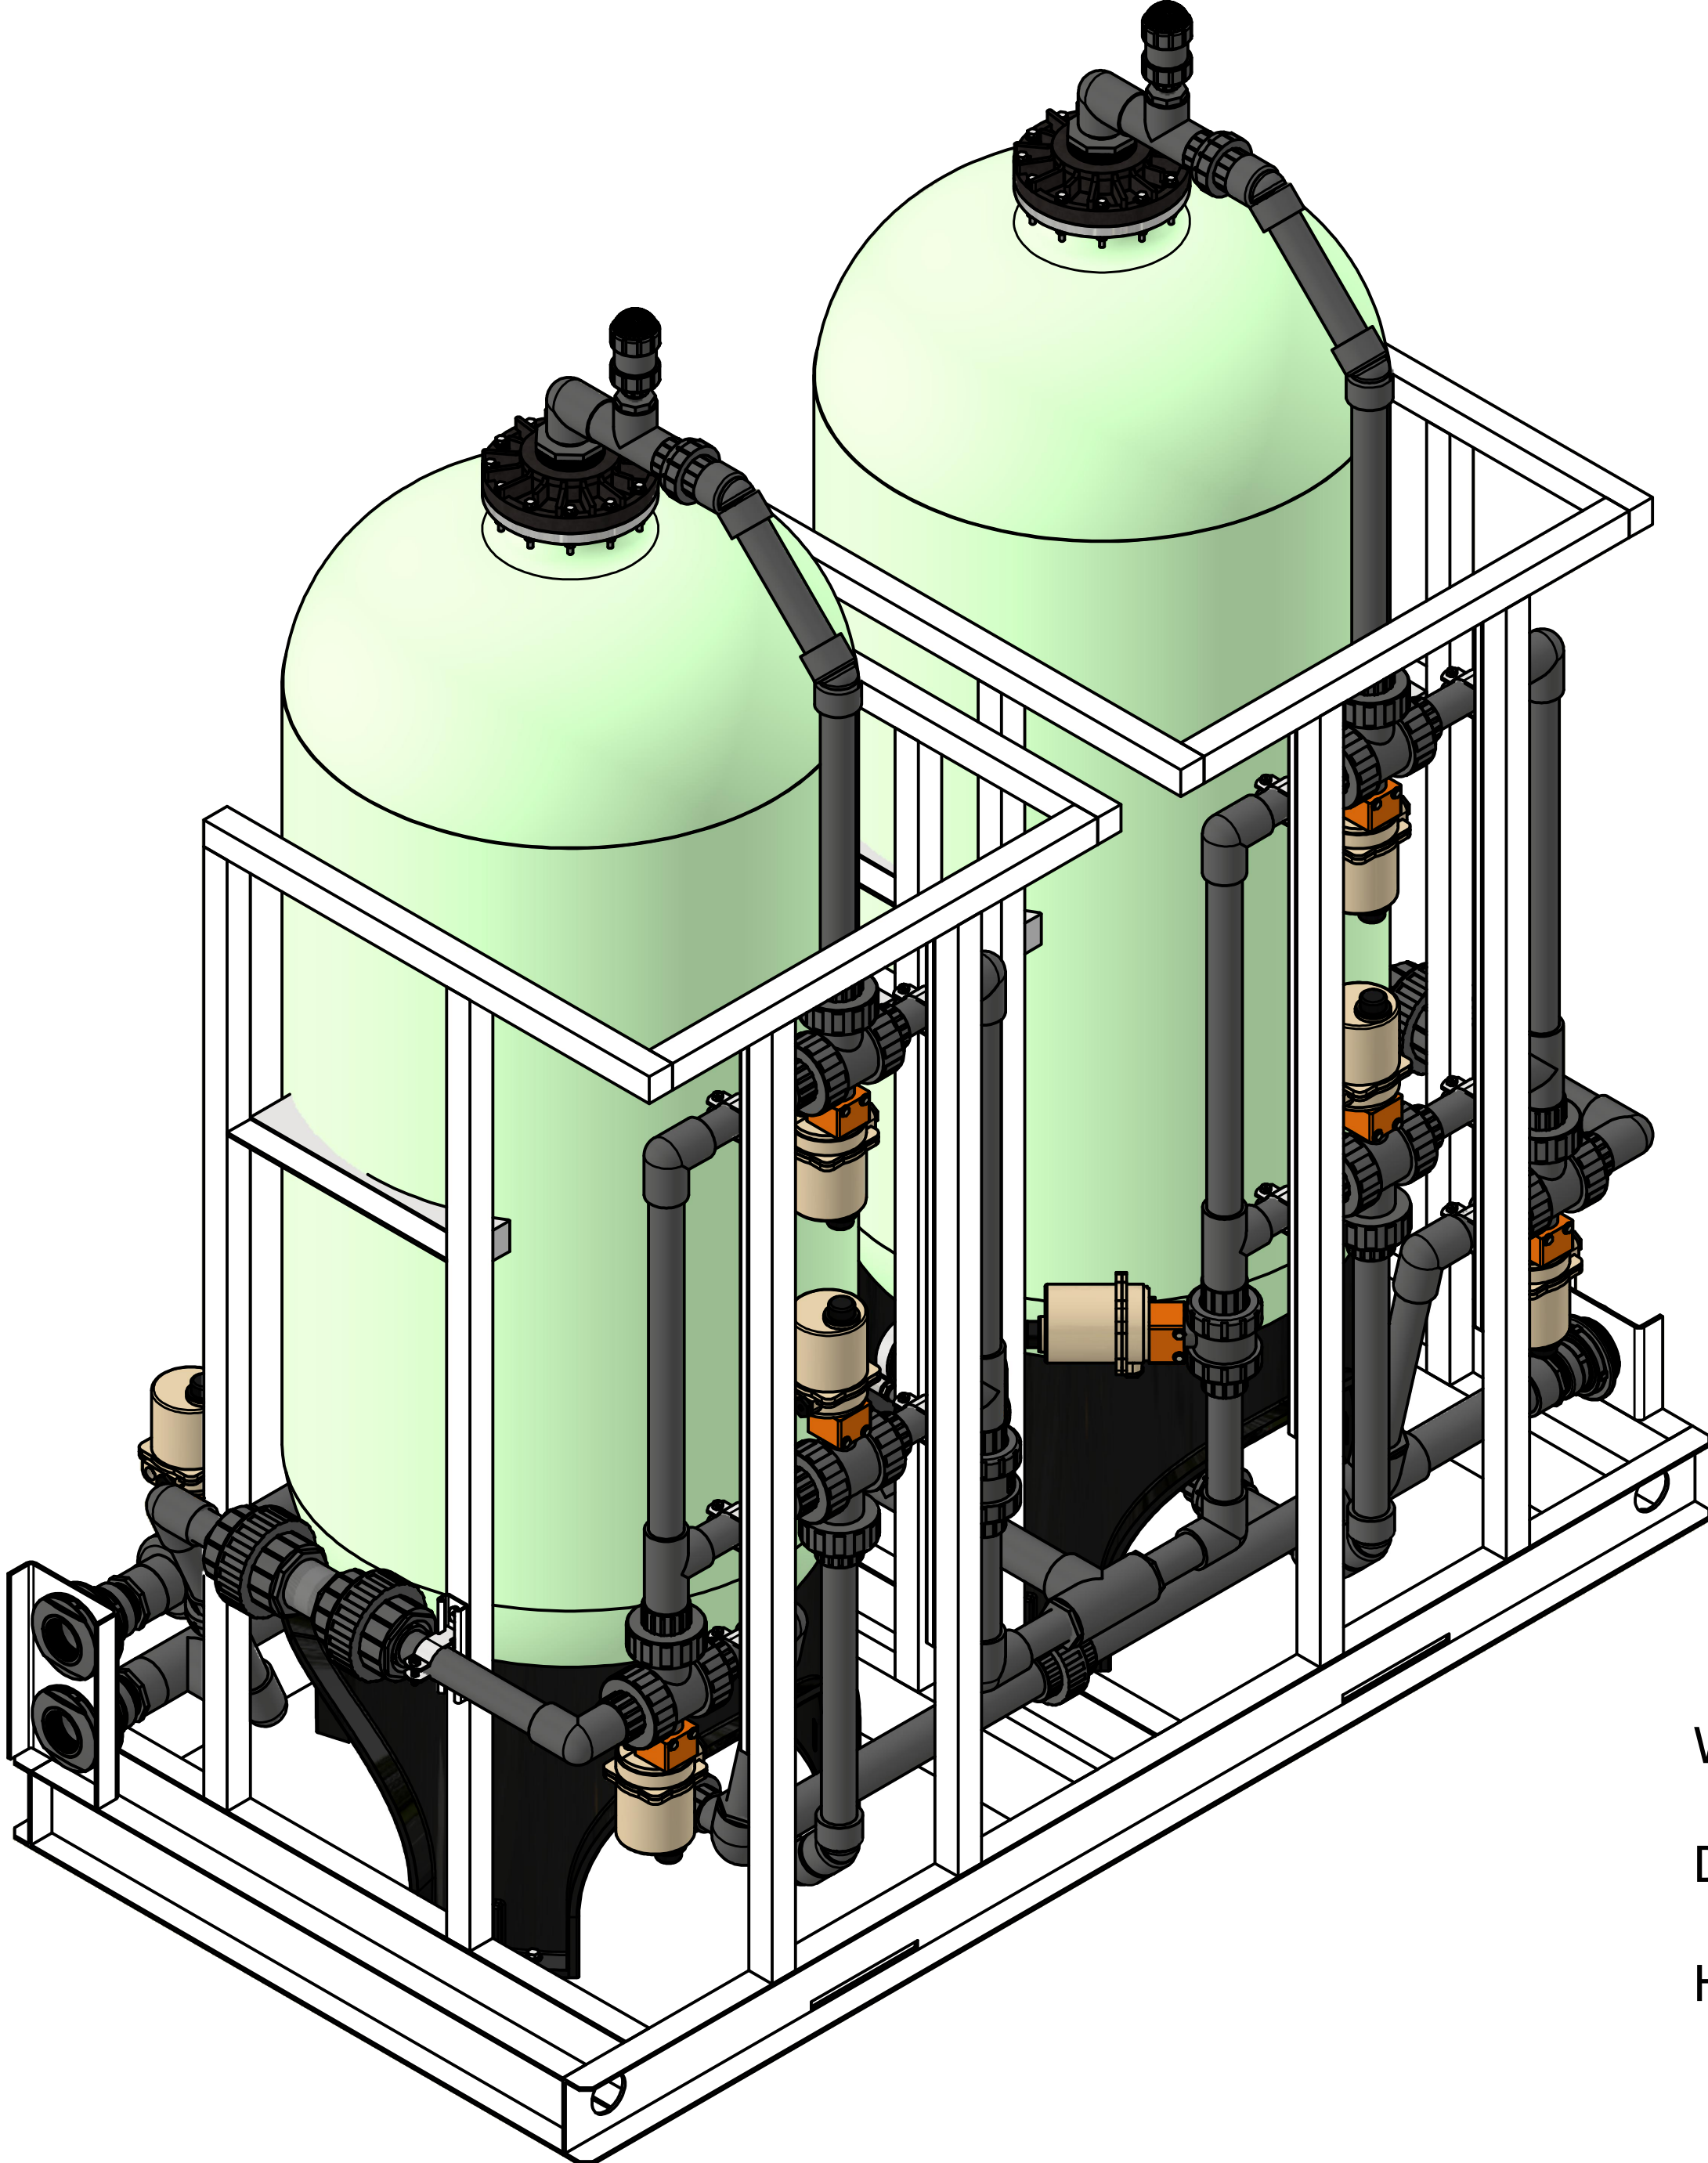

Marketing - M8 -2 Series

UNIT

WIDTH - 120.00 in / 3048.00 mm

DEPTH - 43.50 in / 1104.90 mm

HEIGHT - 71.50 in / 1816.10 mm

Marketing - M8 -2 Series

MEDIA SKID (OPTIONAL)

WIDTH - 85.00 in / 2159.00 mm

DEPTH - 43.50 in / 1104.90 mm

HEIGHT - 100.20 in / 2545.08 mm

Marketing - M8 -2 Series

CIP SKID (OPTIONAL)

WIDTH - 72.10 in / 1831.34 mm

DEPTH - 33.50 in / 850.90 mm

HEIGHT - 52.60 in / 1336.04 mm