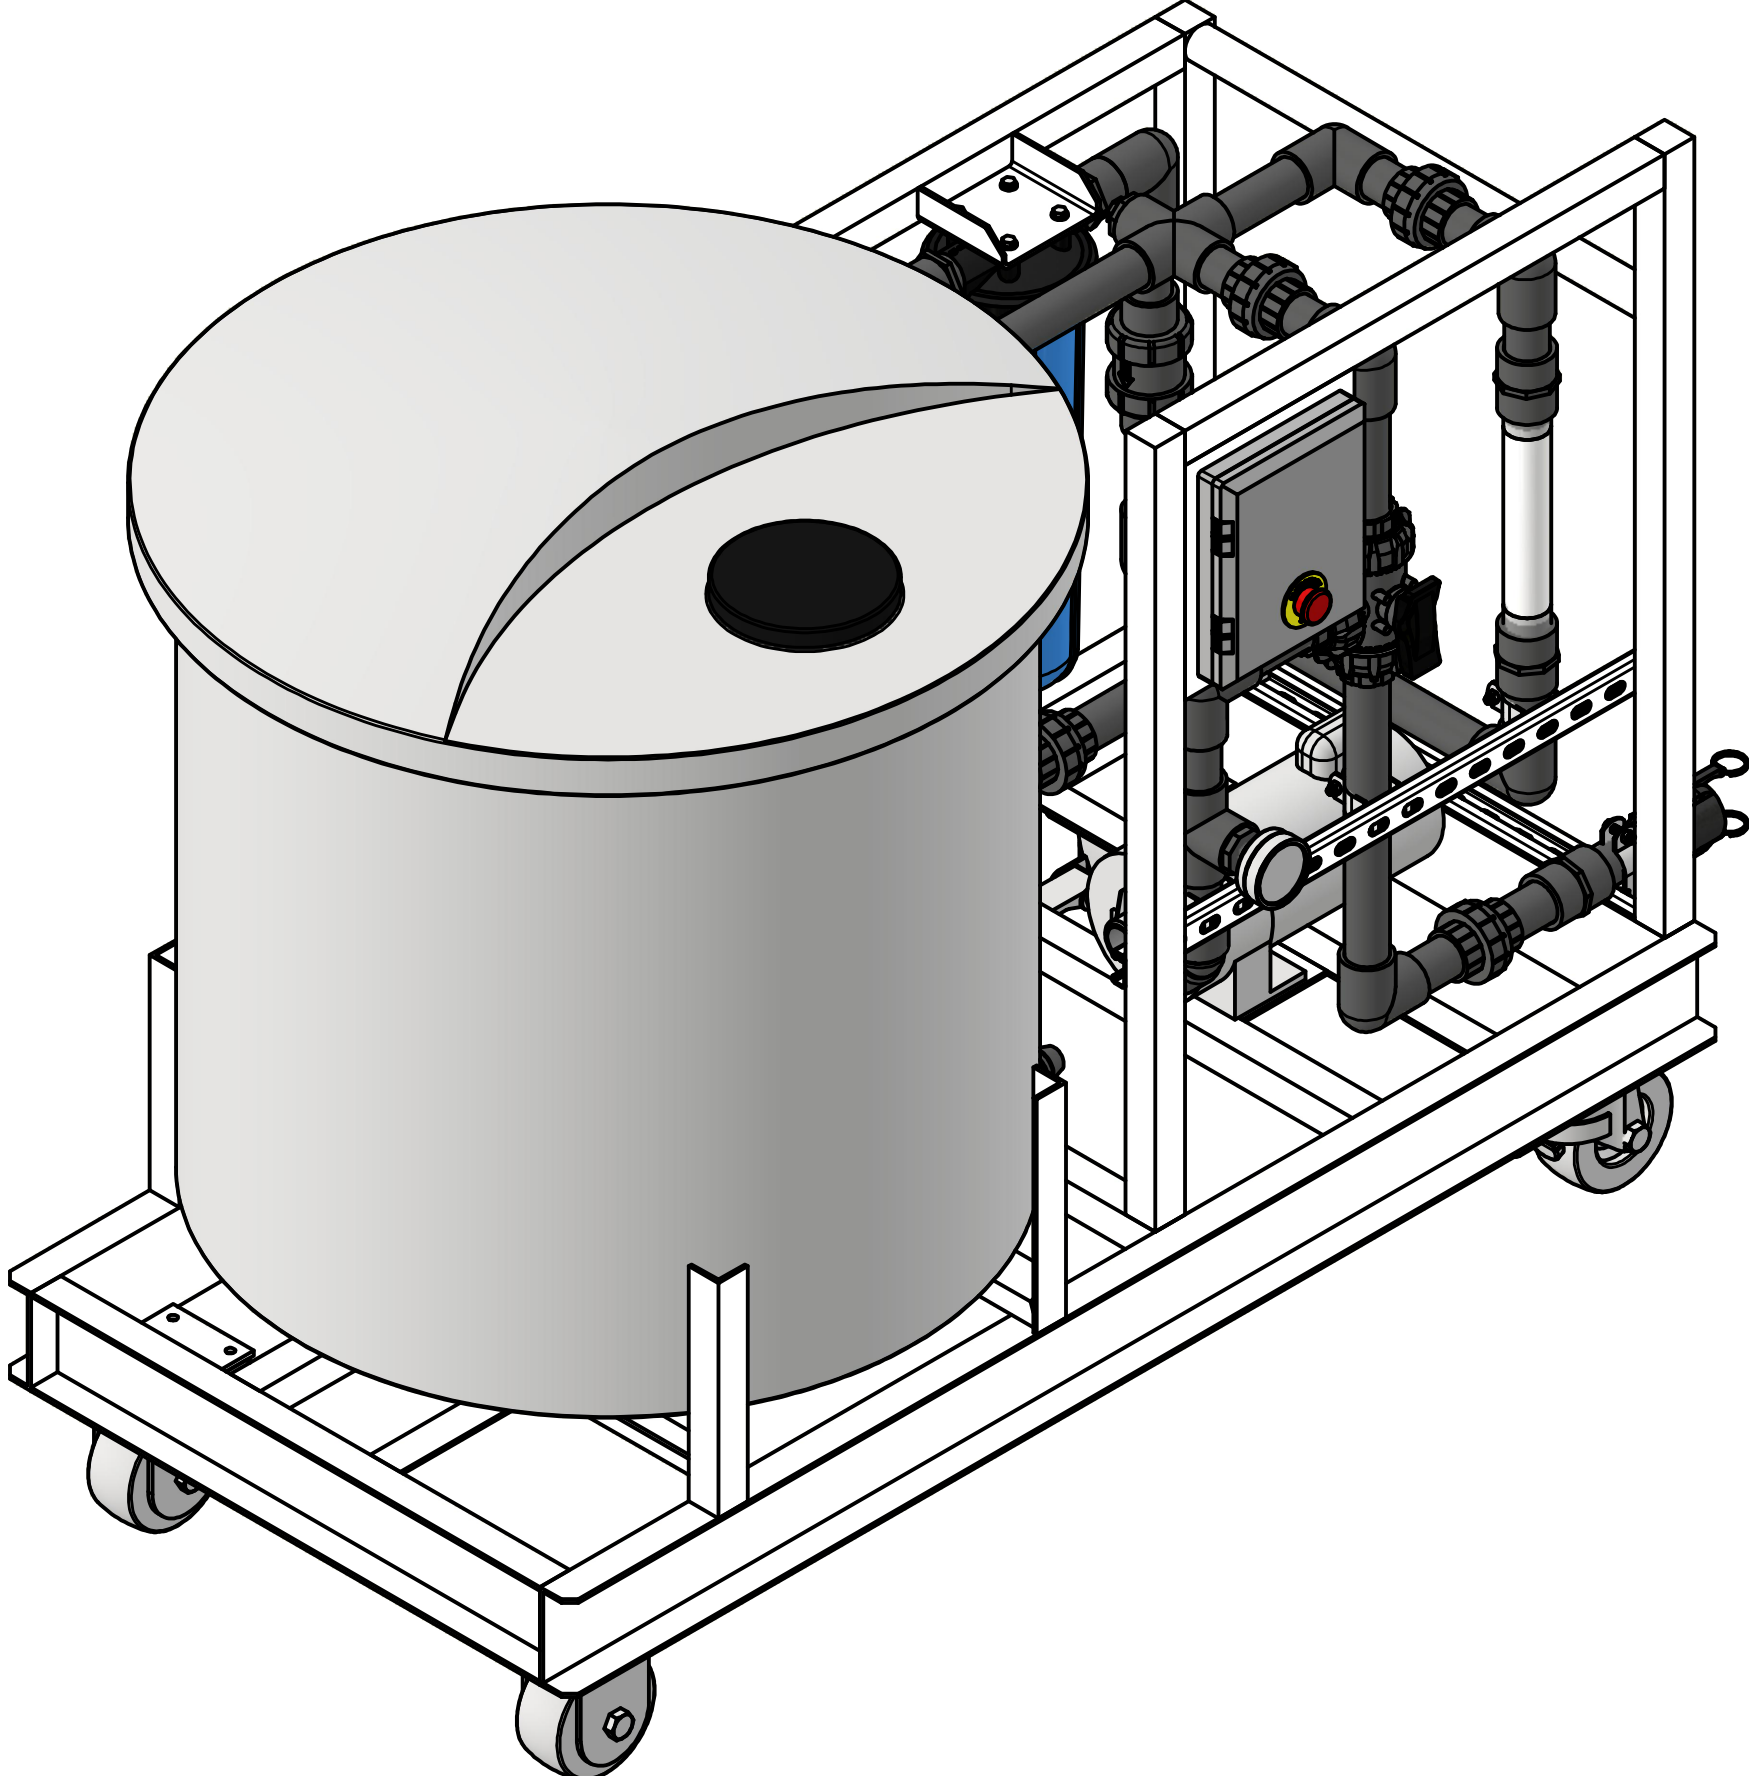

Marketing - M8 -2 Series

UNIT

WIDTH - 120.00 in / 3048.00 mm

DEPTH - 43.50 in / 1104.90 mm

HEIGHT - 71.50 in / 1816.10 mm

Marketing - M8 -2 Series

MEDIA SKID (OPTIONAL)

WIDTH - 85.00 in / 2159.00 mm

DEPTH - 43.50 in / 1104.90 mm

HEIGHT - 100.20 in / 2545.08 mm

Marketing - M8 -2 Series

CIP SKID (OPTIONAL)

WIDTH - 72.10 in / 1831.34 mm

DEPTH - 33.50 in / 850.90 mm

HEIGHT - 52.60 in / 1336.04 mm